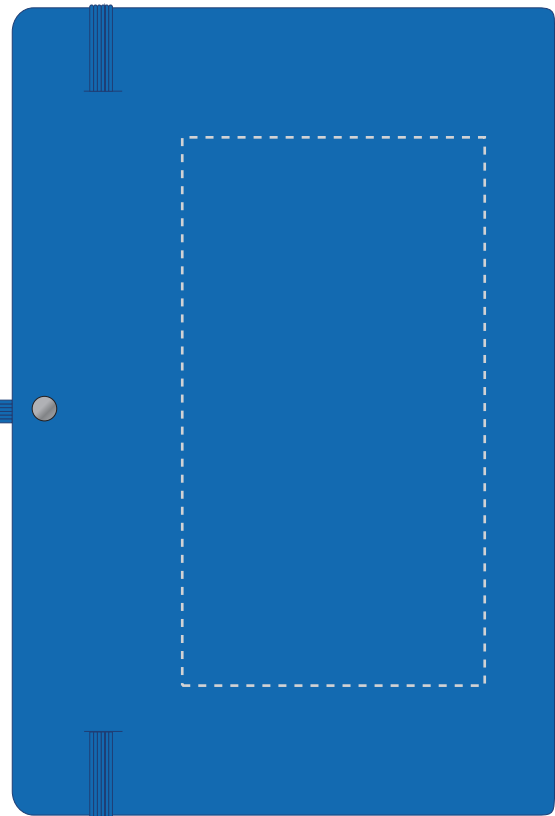

We stock this item in the following colours

**PANTONE REFERENCE(S)**

- Colour 1
- Colour 2
- Colour 3
- Colour 4

Product Image for visualisation - colours may vary

ARTWORK SCALE 50%

- CENTRED TO PRINT AREA
- CENTRED TO NOTEBOOK

ARTWORK SCALE 50%

- CENTRED TO PRINT AREA
- CENTRED TO NOTEBOOK

The dashed line is to demonstrate print area and will not appear on your printed item

**PLEASE NOTE:**

- All colours including print and product are for visual purposes only and should not be regarded as the actual colour of the product and print.
- Some products may vary from batch to batch and may differ from previous orders.
- The colour and texture of a product can also have an effect on the final print colour.
- By approving this order we accept that you understand these terms.

To proceed, please approve visual via the online system.

ARTWORK SCALE 100%

Max print area: 195mm x 100mm

ARTWORK SCALE 100%

Max print area: 145mm x 80mm